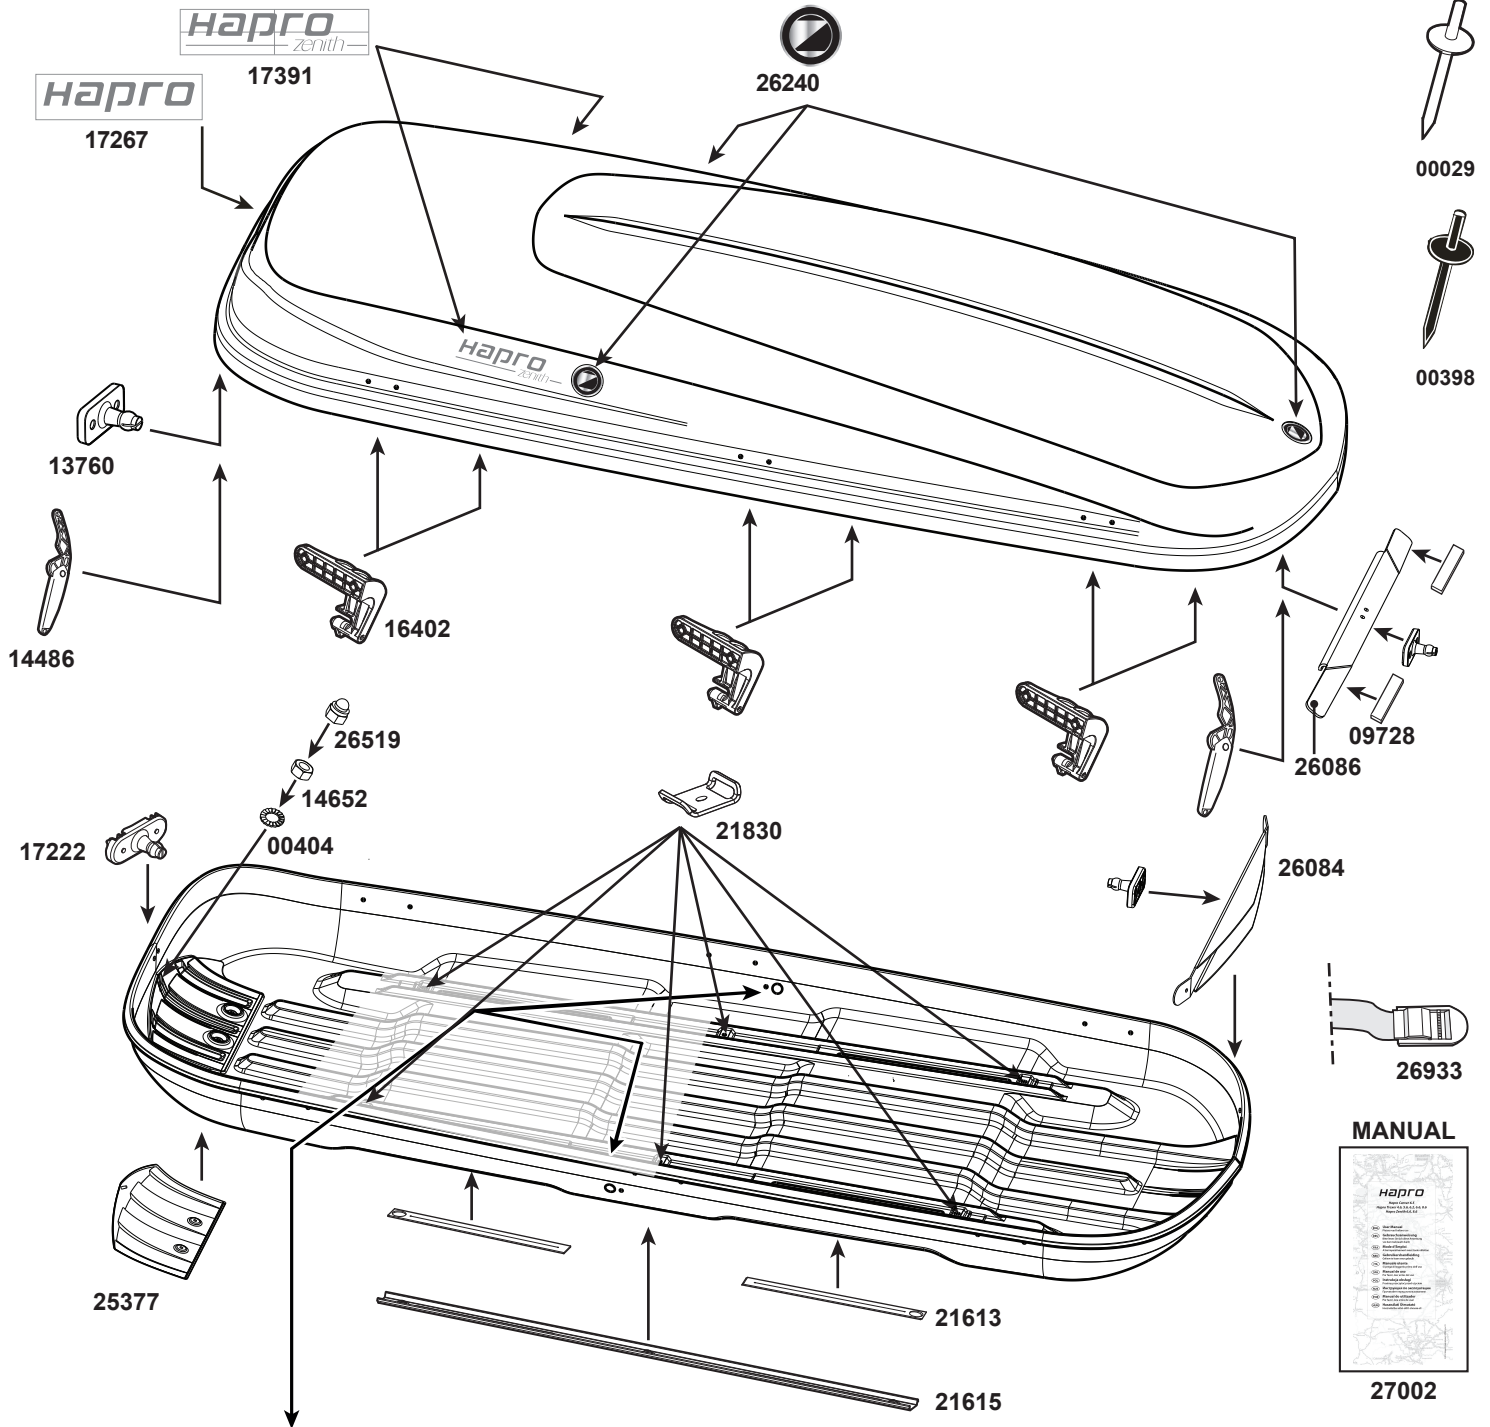

# 25921 - Zenith 8.6 Brilliant Black/Satin Black

## SYSTEM A

No.:  

2	5		
---	---	--	--

ART.NO: 27000