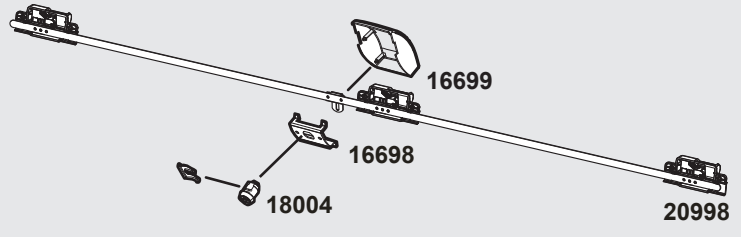

# 25921 - Zenith 8.6 Brilliant Black/Satin Black

## SYSTEM A

No.:  

2	5		
---	---	--	--

ART.NO: 27000